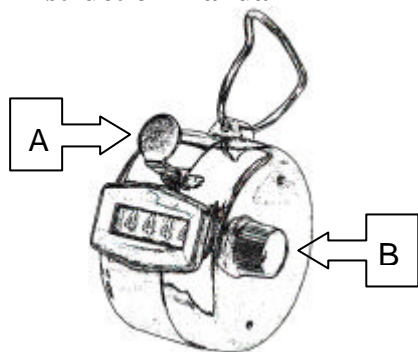

### Operating

Operate [A] to start counting.

Turn the reset-to-zero button [B] in clockwise direction, to return to 0000.

measuring range:	1 – 9.999
weight:	approx. 56 gr
measurements	approx. 52 x 50 x 49 mm