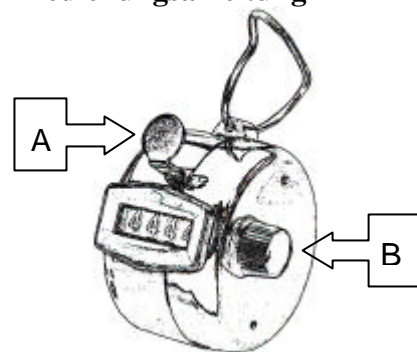

Bedienungsanleitung

Anwendung

Betätigen Sie Zähltaste [A] um eine Zählung aufzuzeichnen.

Drehen Sie den Rücksteller [B] im Uhrzeigersinn, um den Zähler wieder auf 0 zu stellen.

Zählbereich:	1 – 9.999
Gewicht:	ca. 56 Gramm
Masse:	ca. 52 x 50 x 49 mm

Contador

art.núm. 987620

ES